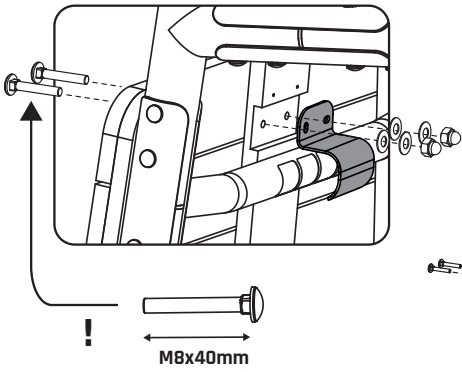

- 8 1x
- 3 2x (M8x40mm)
- 6 4x
- 7 2x

- 8 6x 
- 2 2x  M8x35mm
- 5 10x  M8x50mm
- 6 20x 
- 7 12x 

12

14 x

13

EXIT GetSet Hanging accessories
EAN 8721111204423

54.90.40.00

+