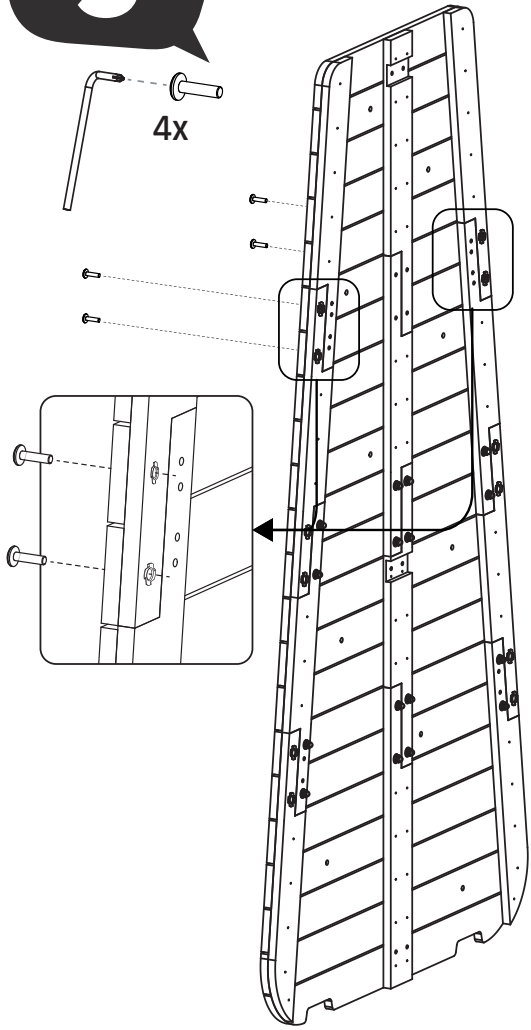

M8x40mm	12X
---------	-----

12

M10x35mm

M10x35mm	10X
----------	-----

13

st3.5x25mm

st3.5x25mm	10X
------------	-----

14

2

3

5

6

7

8

9

10

- 8 1x
- 3 2x (M8x40mm)
- 6 4x
- 7 2x

- 8 6x 
- 2 2x  M8x35mm
- 5 10x  M8x50mm
- 6 20x 
- 7 12x 

12

14 x

13

EXIT GetSet Hanging accessories
EAN 8721111204423

54.90.40.00

+