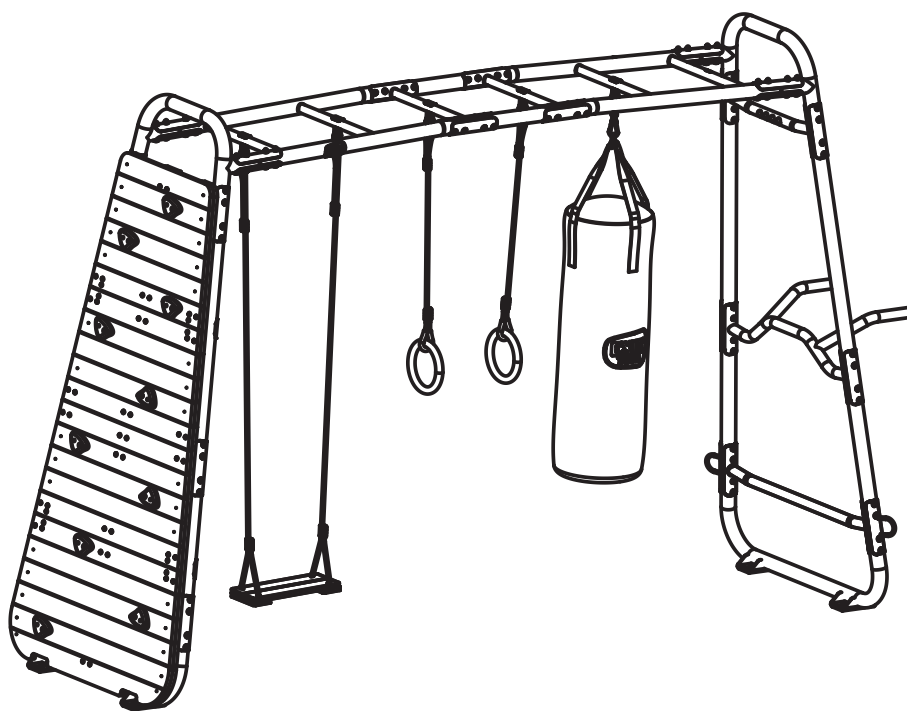

GetSet

MB320

G=Grey
B=Black

 **WARNING**
CHOKING HAZARD
small parts
Adult assembly required
retain for future reference

02

52

10

16