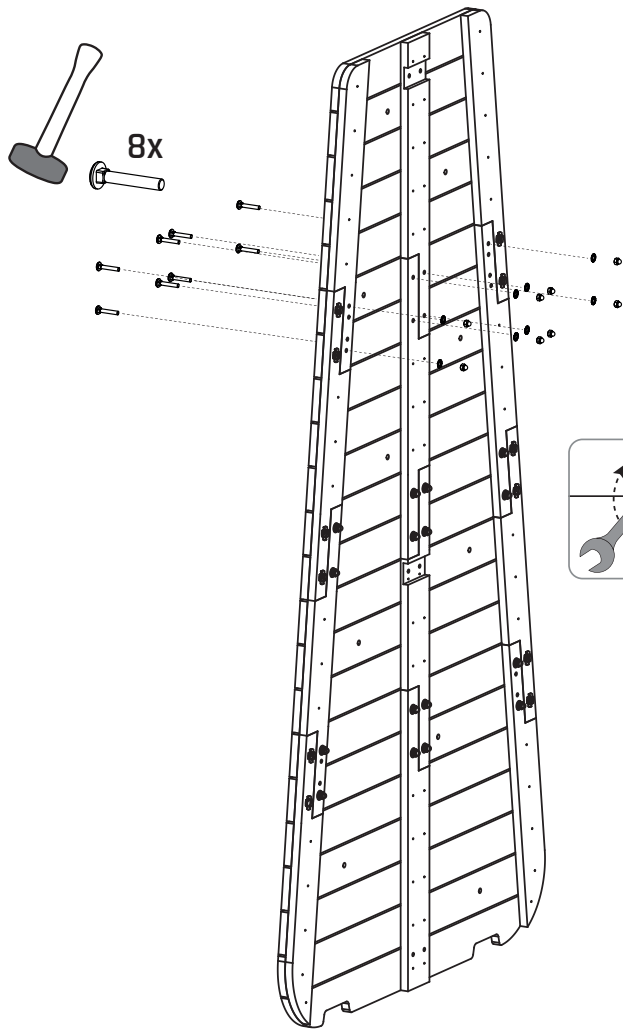

M8x40mm	12X
---------	-----

12

M10x35mm

M10x35mm	10X
----------	-----

13

st3.5x25mm

st3.5x25mm	10X
------------	-----

14

2

3

5

6

7

8

9

10

- 8 1x
- 3 2x (M8x40mm)
- 6 4x
- 7 2x

- 8 6x 
- 2 2x  M8x35mm
- 5 10x  M8x50mm
- 6 20x 
- 7 12x 

12

14 x

13

EXIT GetSet Hanging accessories
EAN 8721111204423

54.90.40.00

+