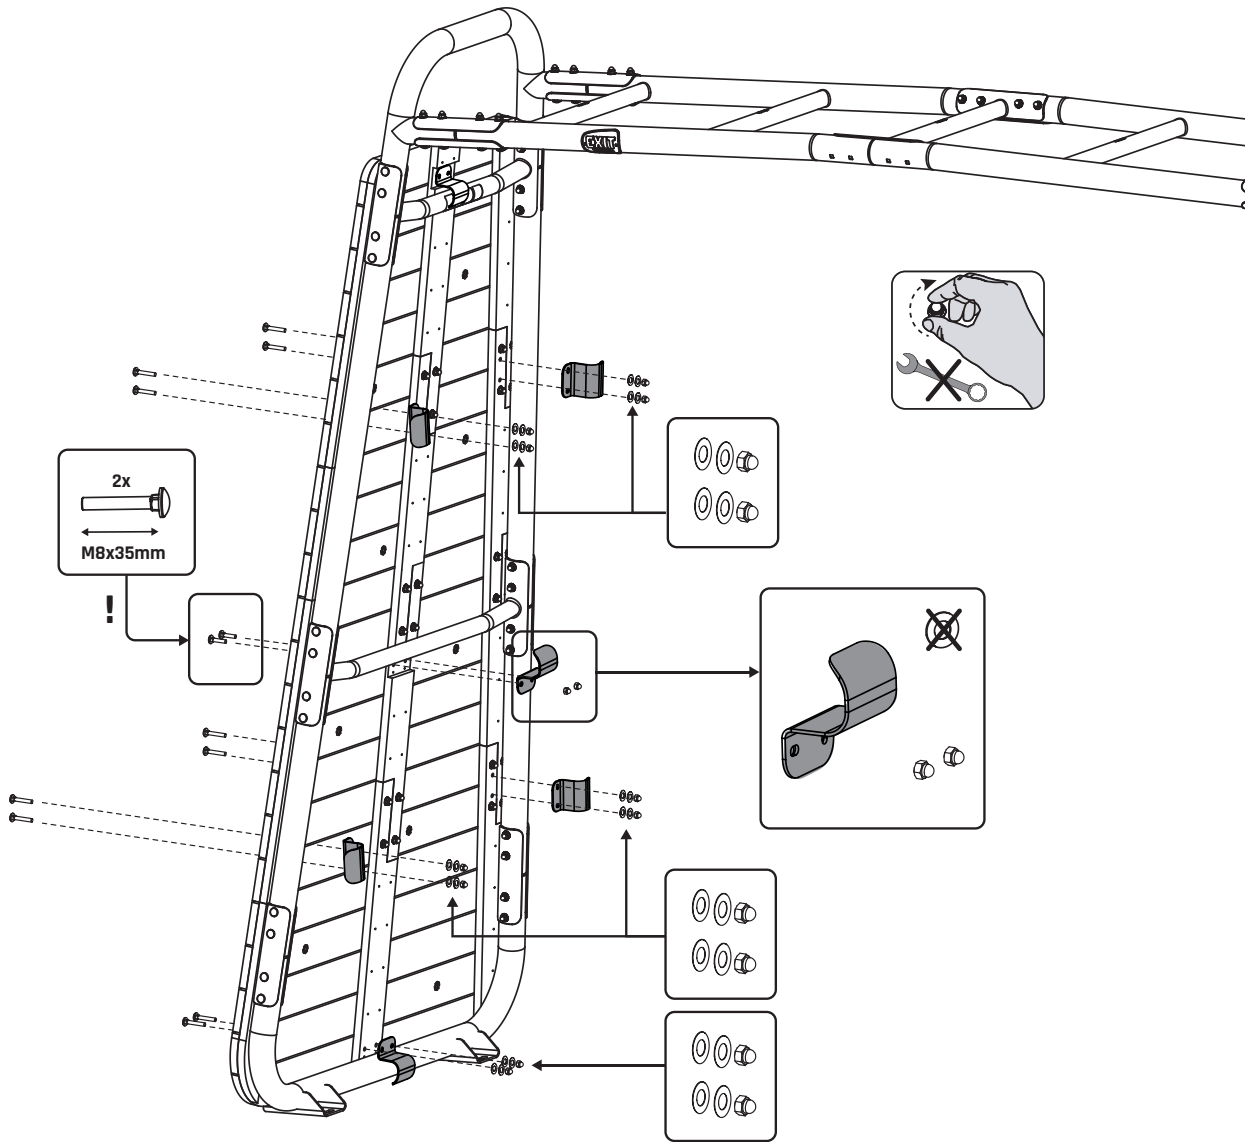

M8x40mm	12X
---------	-----

12

M10x35mm

M10x35mm	10X
----------	-----

13

st3.5x25mm

st3.5x25mm	10X
------------	-----

14

2

3

5

6

7

8

9

10

- 8 1x
- 3 2x (M8x40mm)
- 6 4x
- 7 2x

- 8 6x 
- 2 2x  M8x35mm
- 5 10x  M8x50mm
- 6 20x 
- 7 12x 

12

14 x

13

EXIT GetSet Hanging accessories
EAN 8721111204423

54.90.40.00

+