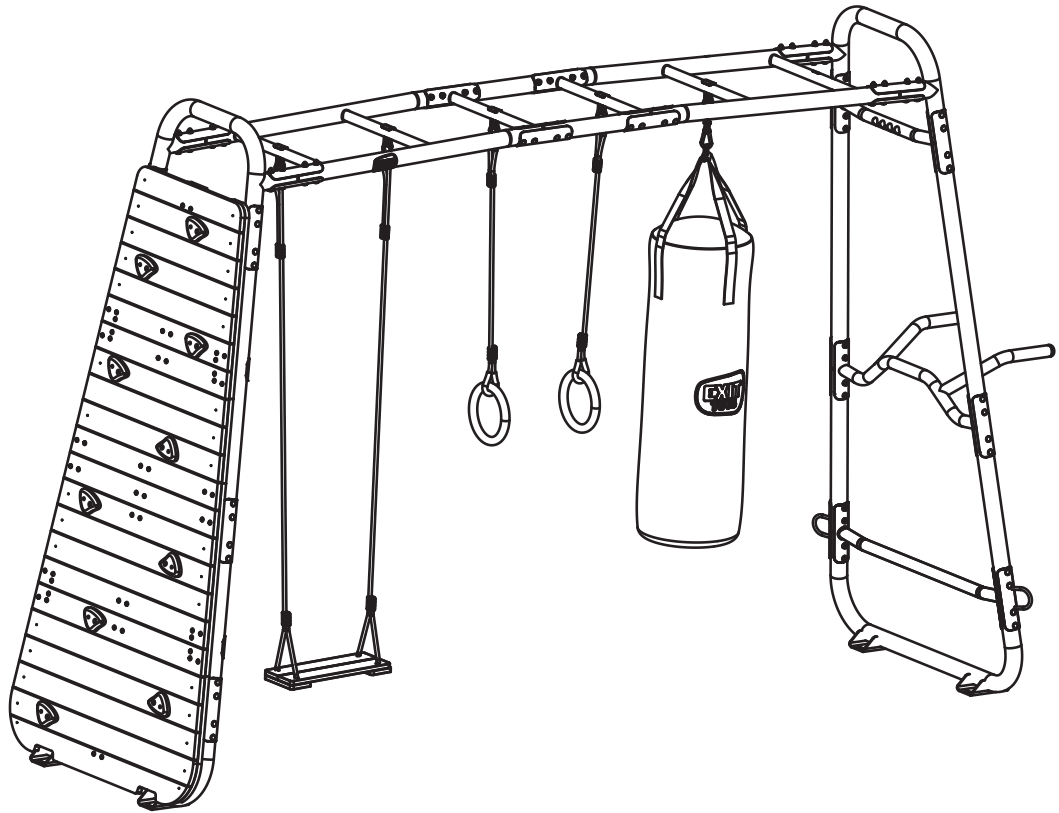

- 8 1x
- 3 2x (M8x40mm)
- 6 4x
- 7 2x

- 8 6x 
- 2 2x  M8x35mm
- 5 10x  M8x50mm
- 6 20x 
- 7 12x 

12

14 x

13

EXIT GetSet Hanging accessories
EAN 8721111204423

54.90.40.00

+