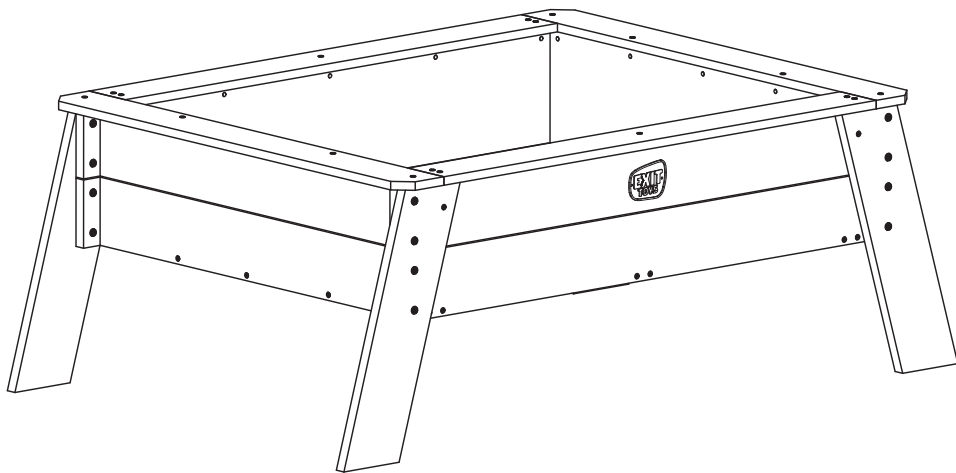

# Aksent

EXIT Aksent Kids planter table XL

OUTDOOR USE ONLY

**WARNING**

Warning. Not suitable for children under 24 months.

FSC

100%  
Wood

FSC® C161901

## EXIT Aksent Kids planter table XL

1

1115mm Grey  
62.16.01.00 2X

2

810mm Grey  
62.16.02.00 2X

3

810mm  
62.16.03.00 3X

4