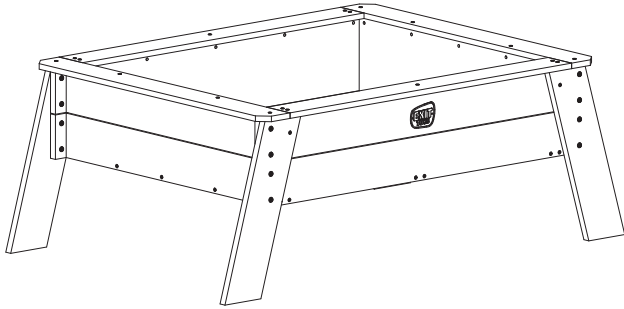

# Aksent

EXIT Aksent Kids planter table XL

OUTDOOR USE ONLY

**WARNING**

Warning. Not suitable for children under 24 months.

FSC

100%  
Wood

FSC® C161901

## EXIT Aksent Kids planter table XL

1

1115mm Grey  
62.16.01.00 2X

2

810mm Grey  
62.16.02.00 2X

3

810mm  
62.16.03.00 3X

4